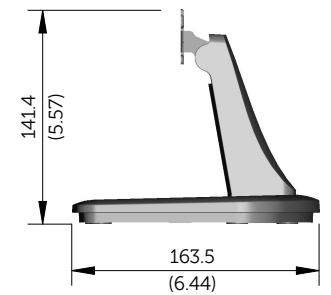

# E1713S Outline Dimensions

Nominal Dimensions  
Unit: mm (inch)

Back view of Monitor without stand

# E2013H Outline Dimensions

Nominal Dimensions  
Unit: mm (inch)

Back view of Monitor without stand

# E2213H Outline Dimensions

Norminal Dimensions  
Unit: mm(inch)