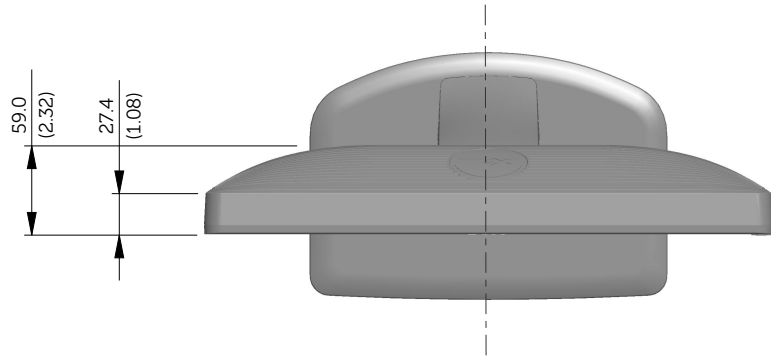

# E1713S Outline Dimensions

Nominal Dimensions  
Unit: mm (inch)

Back view of Monitor without stand

# E2013H Outline Dimensions

Nominal Dimensions  
Unit: mm (inch)

Back view of Monitor without stand

# E2213H Outline Dimensions

Norminal Dimensions  
Unit: mm(inch)