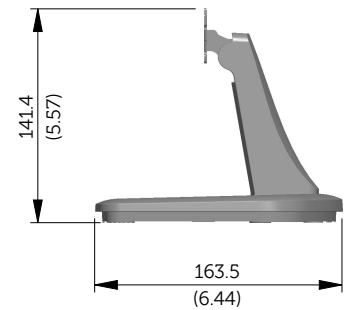

# E1713S Outline Dimensions

Nominal Dimensions  
Unit: mm (inch)

Back view of Monitor without stand

# E2013H Outline Dimensions

Nominal Dimensions  
Unit: mm (inch)

Back view of Monitor without stand

# E2213H Outline Dimensions

Norminal Dimensions  
Unit: mm(inch)