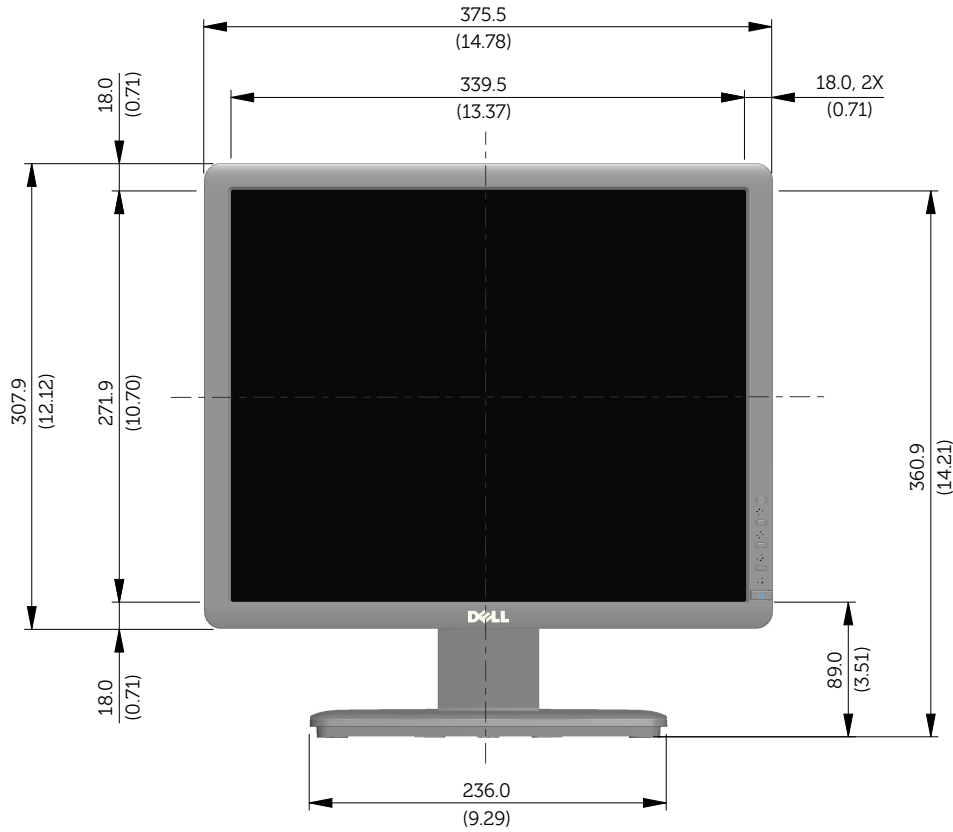

# E1713S Outline Dimensions

Nominal Dimensions  
Unit: mm (inch)

Back view of Monitor without stand

# E2013H Outline Dimensions

Nominal Dimensions  
Unit: mm (inch)

Back view of Monitor without stand

# E2213H Outline Dimensions

Norminal Dimensions  
Unit: mm(inch)