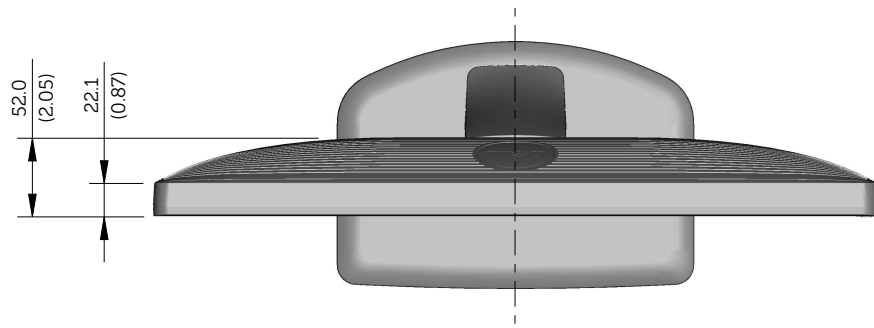

# E1713S Outline Dimensions

Nominal Dimensions  
Unit: mm (inch)

Back view of Monitor without stand

# E2013H Outline Dimensions

Nominal Dimensions  
Unit: mm (inch)

Back view of Monitor without stand

# E2213H Outline Dimensions

Norminal Dimensions  
Unit: mm(inch)