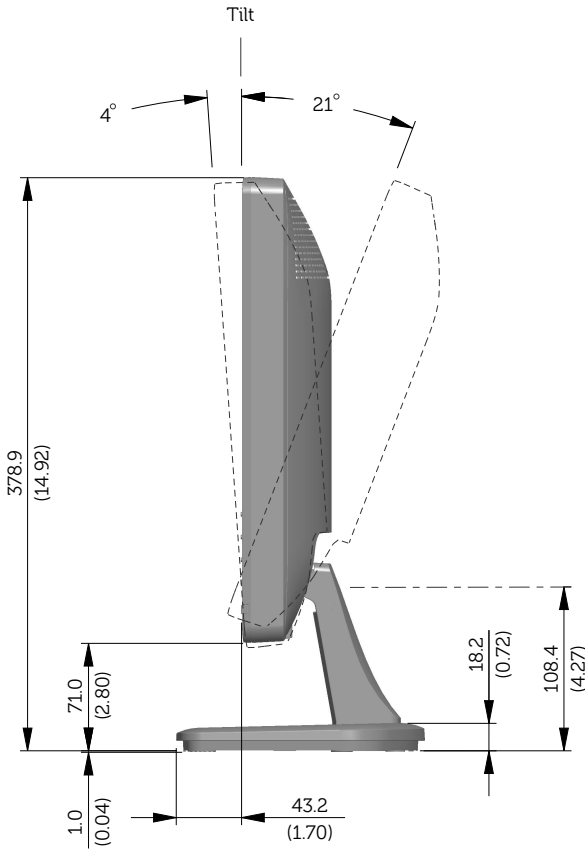

# E1713S Outline Dimensions

Nominal Dimensions  
Unit: mm (inch)

Back view of Monitor without stand

# E2013H Outline Dimensions

Nominal Dimensions  
Unit: mm (inch)

Back view of Monitor without stand

# E2213H Outline Dimensions

Norminal Dimensions  
Unit: mm(inch)