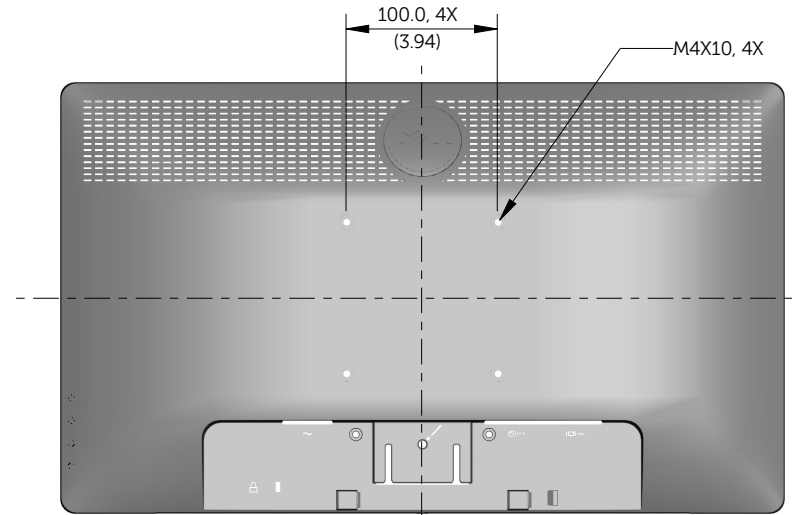

# E1713S Outline Dimensions

Nominal Dimensions  
Unit: mm (inch)

Back view of Monitor without stand

# E2013H Outline Dimensions

Nominal Dimensions  
Unit: mm (inch)

Back view of Monitor without stand

# E2213H Outline Dimensions

Norminal Dimensions  
Unit: mm(inch)