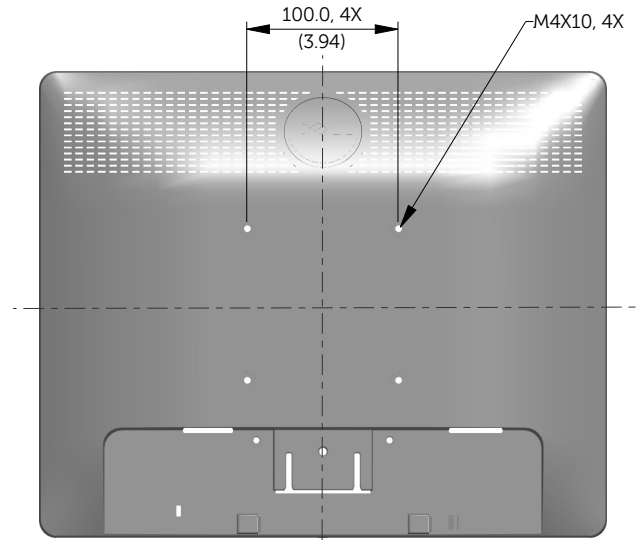

# E1713S Outline Dimensions

Nominal Dimensions  
Unit: mm (inch)

Back view of Monitor without stand

# E2013H Outline Dimensions

Nominal Dimensions  
Unit: mm (inch)

Back view of Monitor without stand

# E2213H Outline Dimensions

Norminal Dimensions  
Unit: mm(inch)