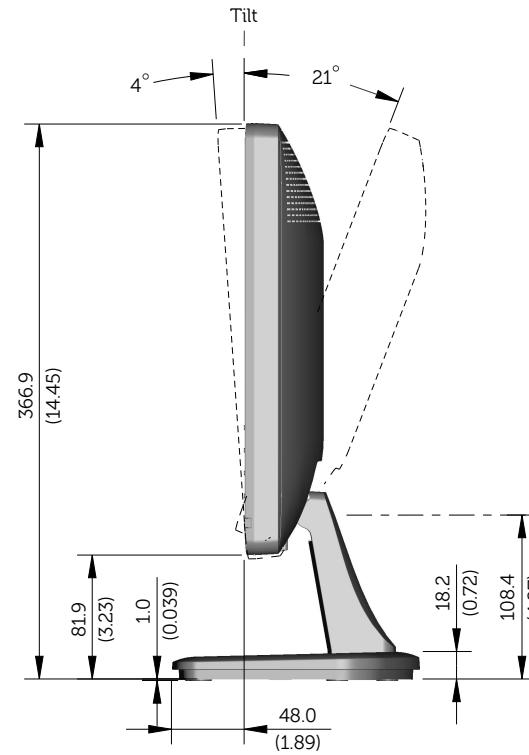

# E1713S Outline Dimensions

Nominal Dimensions  
Unit: mm (inch)

Back view of Monitor without stand

# E2013H Outline Dimensions

Nominal Dimensions  
Unit: mm (inch)

Back view of Monitor without stand

# E2213H Outline Dimensions

Norminal Dimensions  
Unit: mm(inch)