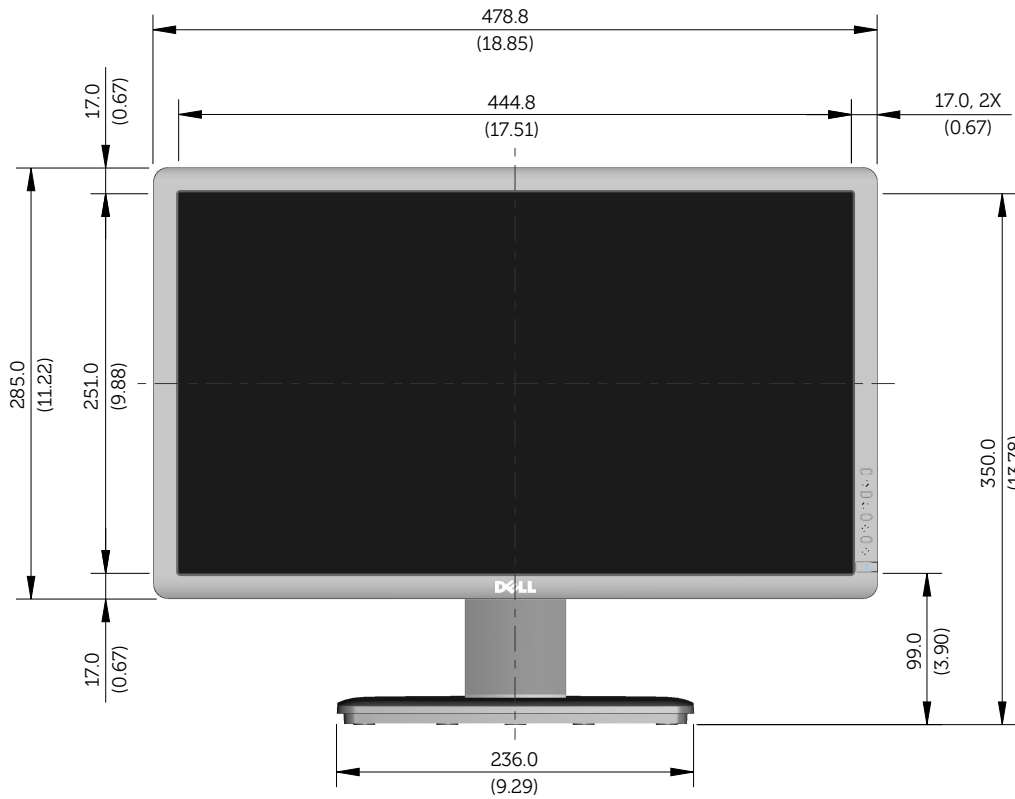

# E1713S Outline Dimensions

Nominal Dimensions  
Unit: mm (inch)

Back view of Monitor without stand

# E2013H Outline Dimensions

Nominal Dimensions  
Unit: mm (inch)

Back view of Monitor without stand

# E2213H Outline Dimensions

Norminal Dimensions  
Unit: mm(inch)